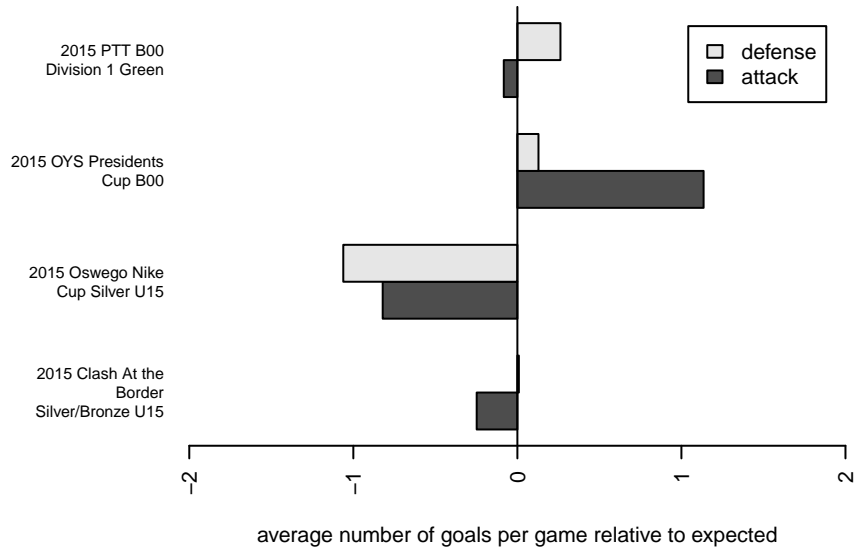

Crossfire Oregon Green II B00

Crossfire Oregon
 Lake Oswego, OR
 B00 total strength=1217
 attack=5.26 defense=3.43
 fall league = PTT B00 Div 1 Green

alt names used:
 Crossfire OR B00 Green II
 CROSSFIRE OR B00 GREEN II (OR)
 Crossfire Oregon 00 Green II
 Crossfire Oregon 00 Green II

Venues played:
 2015 Clash At the Border Silver/Bronze U15
 2015 Oswego Nike Cup Silver U15
 2015 PTT B00 Division 1 Green
 2015 OYS Presidents Cup B00

Crossfire Oregon Green II B00
 Dots are actual minus expected GF (blue circles) and GA (red triangles).
 Blue line is smoothed change in attack strength. Red is smoothed change in defense strength.

**attack and defense variance (black dot)
relative to other teams
and top 10 in region**

**attack and defense rating
relative to others at age
and all opponents in last 13 months**

Performance relative to 13 month average