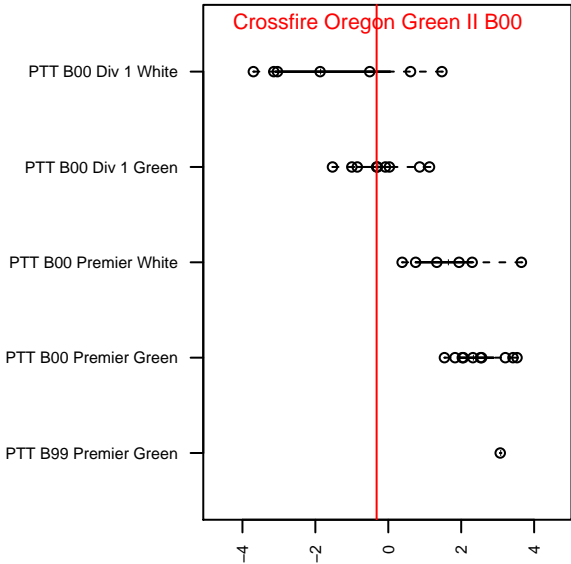

Crossfire Oregon Green II B00

Crossfire Oregon
 Lake Oswego, OR
 B00 total strength=1217
 attack=5.26 defense=3.43
 fall league = PTT B00 Div 1 Green

alt names used:
 Crossfire OR B00 Green II
 CROSSFIRE OR B00 GREEN II (OR)
 Crossfire Oregon 00 Green II
 Crossfire Oregon 00 Green II

Venues played:
 2015 Clash At the Border Silver/Bronze U15
 2015 Oswego Nike Cup Silver U15
 2015 PTT B00 Division 1 Green
 2015 OYS Presidents Cup B00

Crossfire Oregon Green II B00
 Dots are actual minus expected GF (blue circles) and GA (red triangles).
 Blue line is smoothed change in attack strength. Red is smoothed change in defense strength.

**attack and defense variance (black dot)
relative to other teams
and top 10 in region**

**attack and defense rating
relative to others at age
and all opponents in last 13 months**

Performance relative to 13 month average