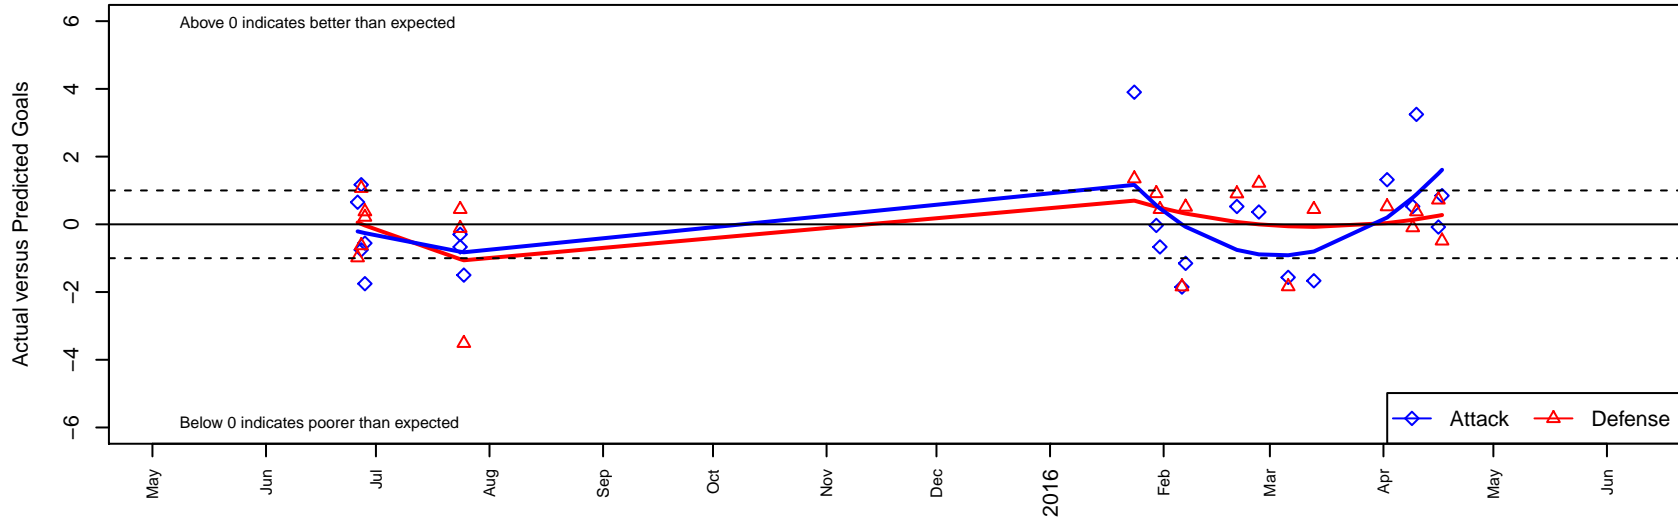

Crossfire Oregon Green II B00

Crossfire Oregon
 Lake Oswego, OR
 B00 total strength=1217
 attack=5.26 defense=3.43
 fall league = PTT B00 Div 1 Green

alt names used:
 Crossfire OR B00 Green II
 CROSSFIRE OR B00 GREEN II (OR)
 Crossfire Oregon 00 Green II
 Crossfire Oregon 00 Green II

Venues played:
 2015 Clash At the Border Silver/Bronze U15
 2015 Oswego Nike Cup Silver U15
 2015 PTT B00 Division 1 Green
 2015 OYS Presidents Cup B00

Crossfire Oregon Green II B00
 Dots are actual minus expected GF (blue circles) and GA (red triangles).
 Blue line is smoothed change in attack strength. Red is smoothed change in defense strength.

**attack and defense variance (black dot)
relative to other teams
and top 10 in region**

**attack and defense rating
relative to others at age
and all opponents in last 13 months**

Performance relative to 13 month average