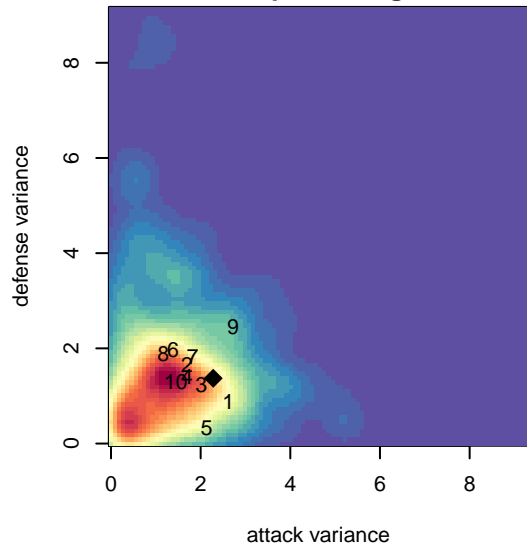

Crossfire Oregon Green II B00

Crossfire Oregon
 Lake Oswego, OR
 B00 total strength=1217
 attack=5.26 defense=3.43
 fall league = PTT B00 Div 1 Green

alt names used:
 Crossfire OR B00 Green II
 CROSSFIRE OR B00 GREEN II (OR)
 Crossfire Oregon 00 Green II
 Crossfire Oregon 00 Green II

Venues played:
 2015 Clash At the Border Silver/Bronze U15
 2015 Oswego Nike Cup Silver U15
 2015 PTT B00 Division 1 Green
 2015 OYS Presidents Cup B00

Crossfire Oregon Green II B00
 Dots are actual minus expected GF (blue circles) and GA (red triangles).
 Blue line is smoothed change in attack strength. Red is smoothed change in defense strength.

**attack and defense variance (black dot)
relative to other teams
and top 10 in region**

**attack and defense rating
relative to others at age
and all opponents in last 13 months**

Performance relative to 13 month average